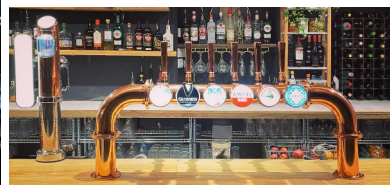

2023

Events / Private Hire

60 - dining

120 - reception

Pintxos

-Spanish Canapes

Spanish finger food to compliment drinks receptions or combine with our sharing menu/ buffet.

Tapas